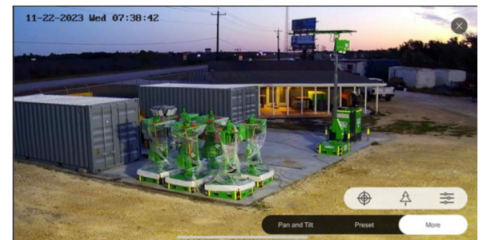

COST EFFECTIVE

SOLAR POWERED

Powered By:

PRODUCT SPECIFICATIONS

GENERAL

Model	GP28K - CCTV Eco
Lumen Output	28,000
Mast Height	7.5 metres
Mast Type	Hydraulic/Cable
Lights	1 x 200w LED Modules
Coverage	

OPERATIONAL DATA

Wind Rating	100km/h
Working Temperature	0°C to 50°C
Stabiliser Supports	4 x Manual

BATTERY

Battery	10.8kWh Deep Cycle Gel
Runtime	30 Hours
Solar	1.23kWp
Solar Tilt	30 to 45°
Efficiency (solar)	1 hr of sun / 3 hours of light

UNIT INFORMATION

Dimensions (Towing)	3140 x 1500 x 2900 (LxWxH)
Dimensions (Stowed)	2200 x 1500 x 2900m (LxWxH)
Dimensions (Deployed)	2200 x 1500 x 2900m (LxWxH)
Weight	1,450kg
Trailer Type	Single Axle
Tyre/Rim Size	215/70R15
Security	Mudguard / Wheel Chock